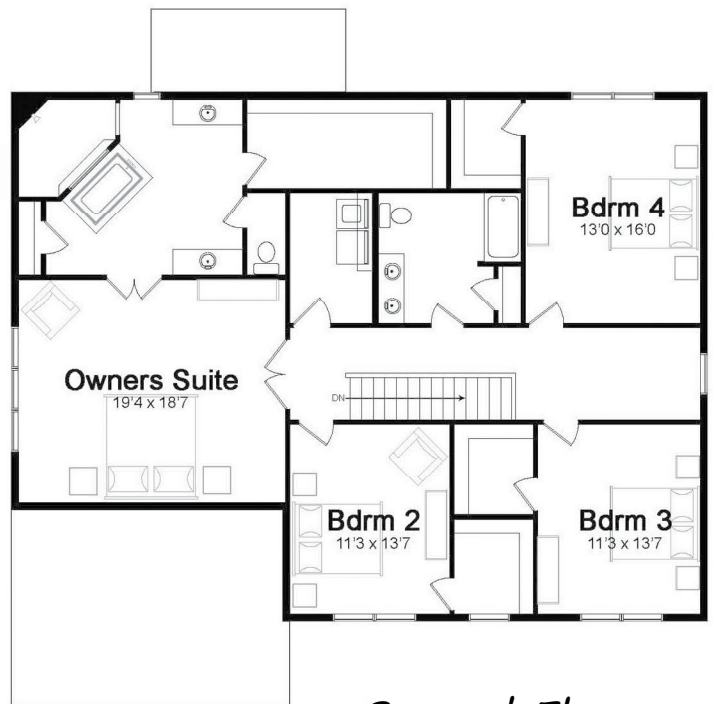

The Ethan

Heritage Elevation

Options Shown: American Cottage Exterior, Front Door Sidelites and Side Load Garage

First Floor

9ft. Ceilings
Options Shown: Fireplace

Second Floor

Options Shown: Venetian Bath Package
Double Doors, Double Bowl Vanity