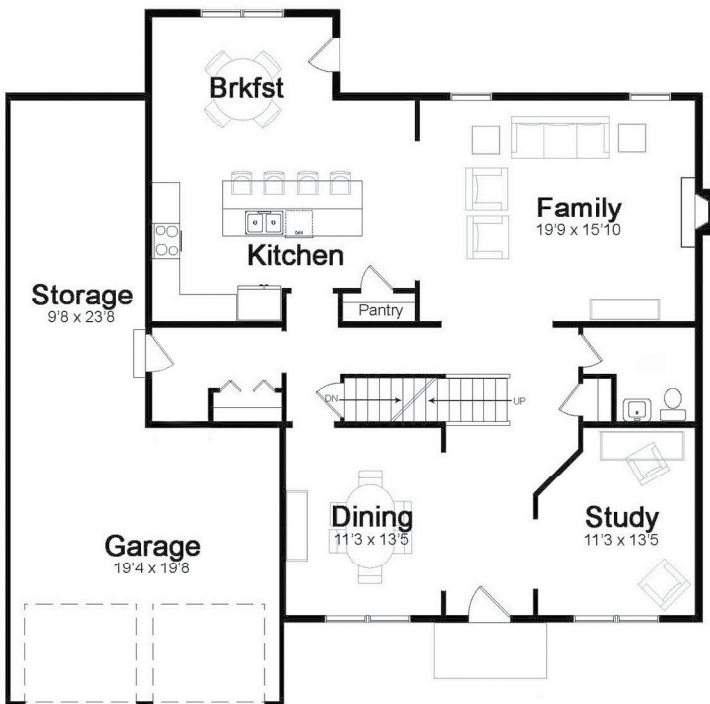

The Ethan

Heritage Elevation

Options Shown: American Cottage Exterior, Front Door Sidelites and Side Load Garage

First Floor

9ft. Ceilings
Options Shown: Fireplace

Second Floor

Options Shown: Venetian Bath Package
Double Doors, Double Bowl Vanity